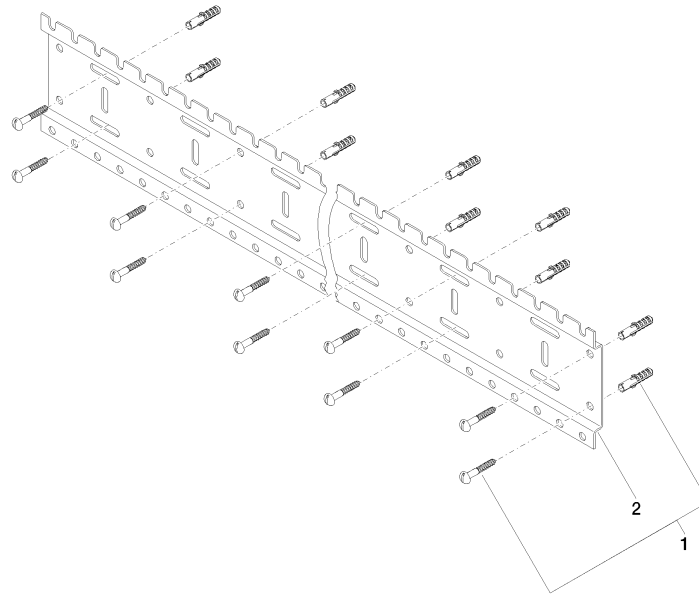

## xGRID Installation track 990 mm -

---

12 320 970 90

- width 990mm
- height 135 mm
- depth 12 mm
- retaining screws and plugs

More information about the xGRID installation track can be found in the planning appendix to the SYMETRICS brochure.

# xGRID Installation track 990 mm -

12 320 970 90

mm [inches]

xGRID Installation track 990 mm -

12 320 970 90

Spare parts list

No.	Item Number	Name	Quantity used	Delivery time
1	04 30 31 024 01 90	fixing set	6	2